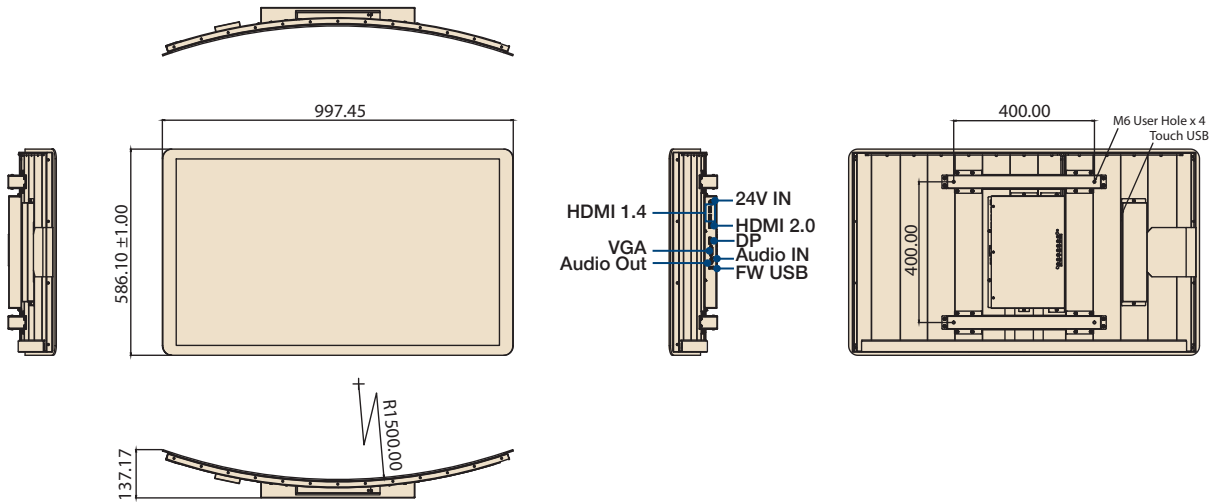

Dimensions

Unit: mm

CRV-430WP-45UHA2/3