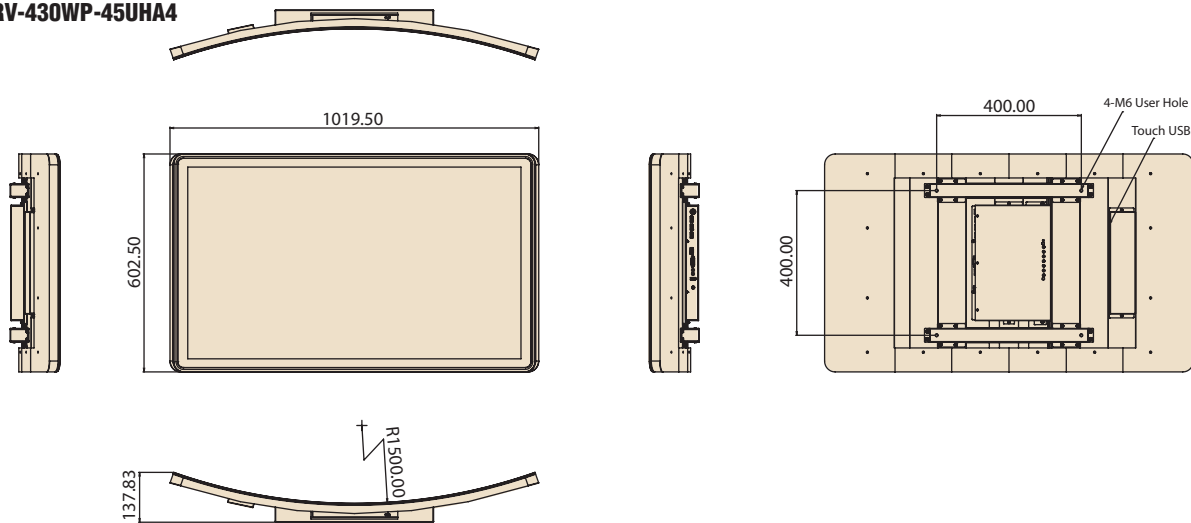

Specification

Display	Model	CRV-430WP
	Size	43" LED panel
	Resolution	3840 x 2160 (Ultra HD)
	Viewing Angle	89/89/89/89
	Brightness	450 (cd/m ²)
	Color Support	1.07 Billion
	Contrast Ratio	4000:1
	Response Time	8 [msec]
	Backlight Life (hrs)	50,000 hrs
Touchscreen	Touchscreen Type	4mm Projected Capacitive Touchscreen
	Surface Hardness	6H
	Durability	-
	Transparency	80%
Environment	Operating Temperature	0 ~ 50 °C
	Storage Temperature	-20 ~ 60 °C
	Humidity	5 ~ 90% @ 40 °C, non-condensing
	Vibration	5-500 Hz, 0.026G ² /Hz, 2.16Grms, X, Y, Z, 1 hour per axis
System	I/O	DP x 1, VGA x 1, HDMI 1.4 x 2, HDMI 2.0 x 1, 24V DC Jack x 1, USB x 2 (one USB are reserved for the connection to enable touch usage only)
	OSD	Keys: Menu/Up/Down/Left/Right/Select
	Menu	Functions: Picture, Advance, Color, OSD, MISC, PIP
	Weight	Net weight: 20kg , Gross weight: 24kg
	Power Consumption	100W
	EMC Compliance	CE/FCC
	Net Weight	20Kg
	Gross Weight	24Kg

Dimensions

Unit: mm

CRV-430WP-45UHA2/3

CRV-430WP-45UHA4

Ordering Information

Model Name	Description
CRV-430WP-45UHA2	43" UHD 450 cd/m ² ,C type curved touch monitor with P-cap touch
CRV-430WP-45UHA3	43" UHD 450 cd/m ² , C type curved touch monitor with P-cap touch ILI2316
CRV-430WP-45UHA4	43" UHD 450 cd/m ² , C type curved touch monitor with P-cap touch ILI2316, RGB LED Strip