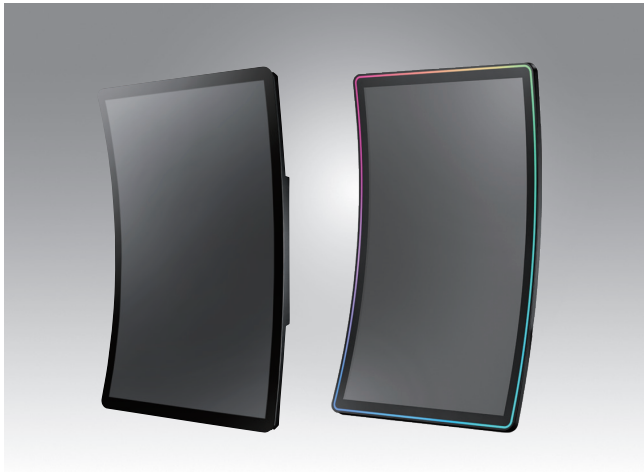

CRV-430WP

43" UHD Curved touch Monitor

Features

- Curved convex and concave format monitors
- Totally unique industrial design
- Compelling user experience
- Large format, deep curved sizes
- Integrated Projected Capacitive (PCAP) Multi-touch
- VGA, Display port, HDMI interface
- Enhanced solution for casino slot machines, gaming, signage, kiosks and other public information terminals
- 43" in Ultra HD (3840 x 2160)
- Portrait or Landscape mode supported
- Custom bending and monitor configuration available
- RGB LED strip effect (for CRV-430WP-45UHA4)

Introduction

CRV-430WP is the latest curved display product from Advantech Industrial Display Solutions. The introduction of deep curved profiles to a large area display creates exciting opportunities for industrial and user interface design alike. Packaged together with an industrial grade video card and power supply, CRV-430WP is available with Triptic™ HDMI 1.4, HDMI 2.0, Display Port and Analog RGB and can be specified with or without 10-point multi-touch overlay. All products can be used in either portrait or landscape mode and are cleverly packaged in such a way that no further mechanical parts are needed other than a VESA mount to create a display system. The use of a metal chassis provides a rugged and stable platform to build solutions for the widest range of applications.